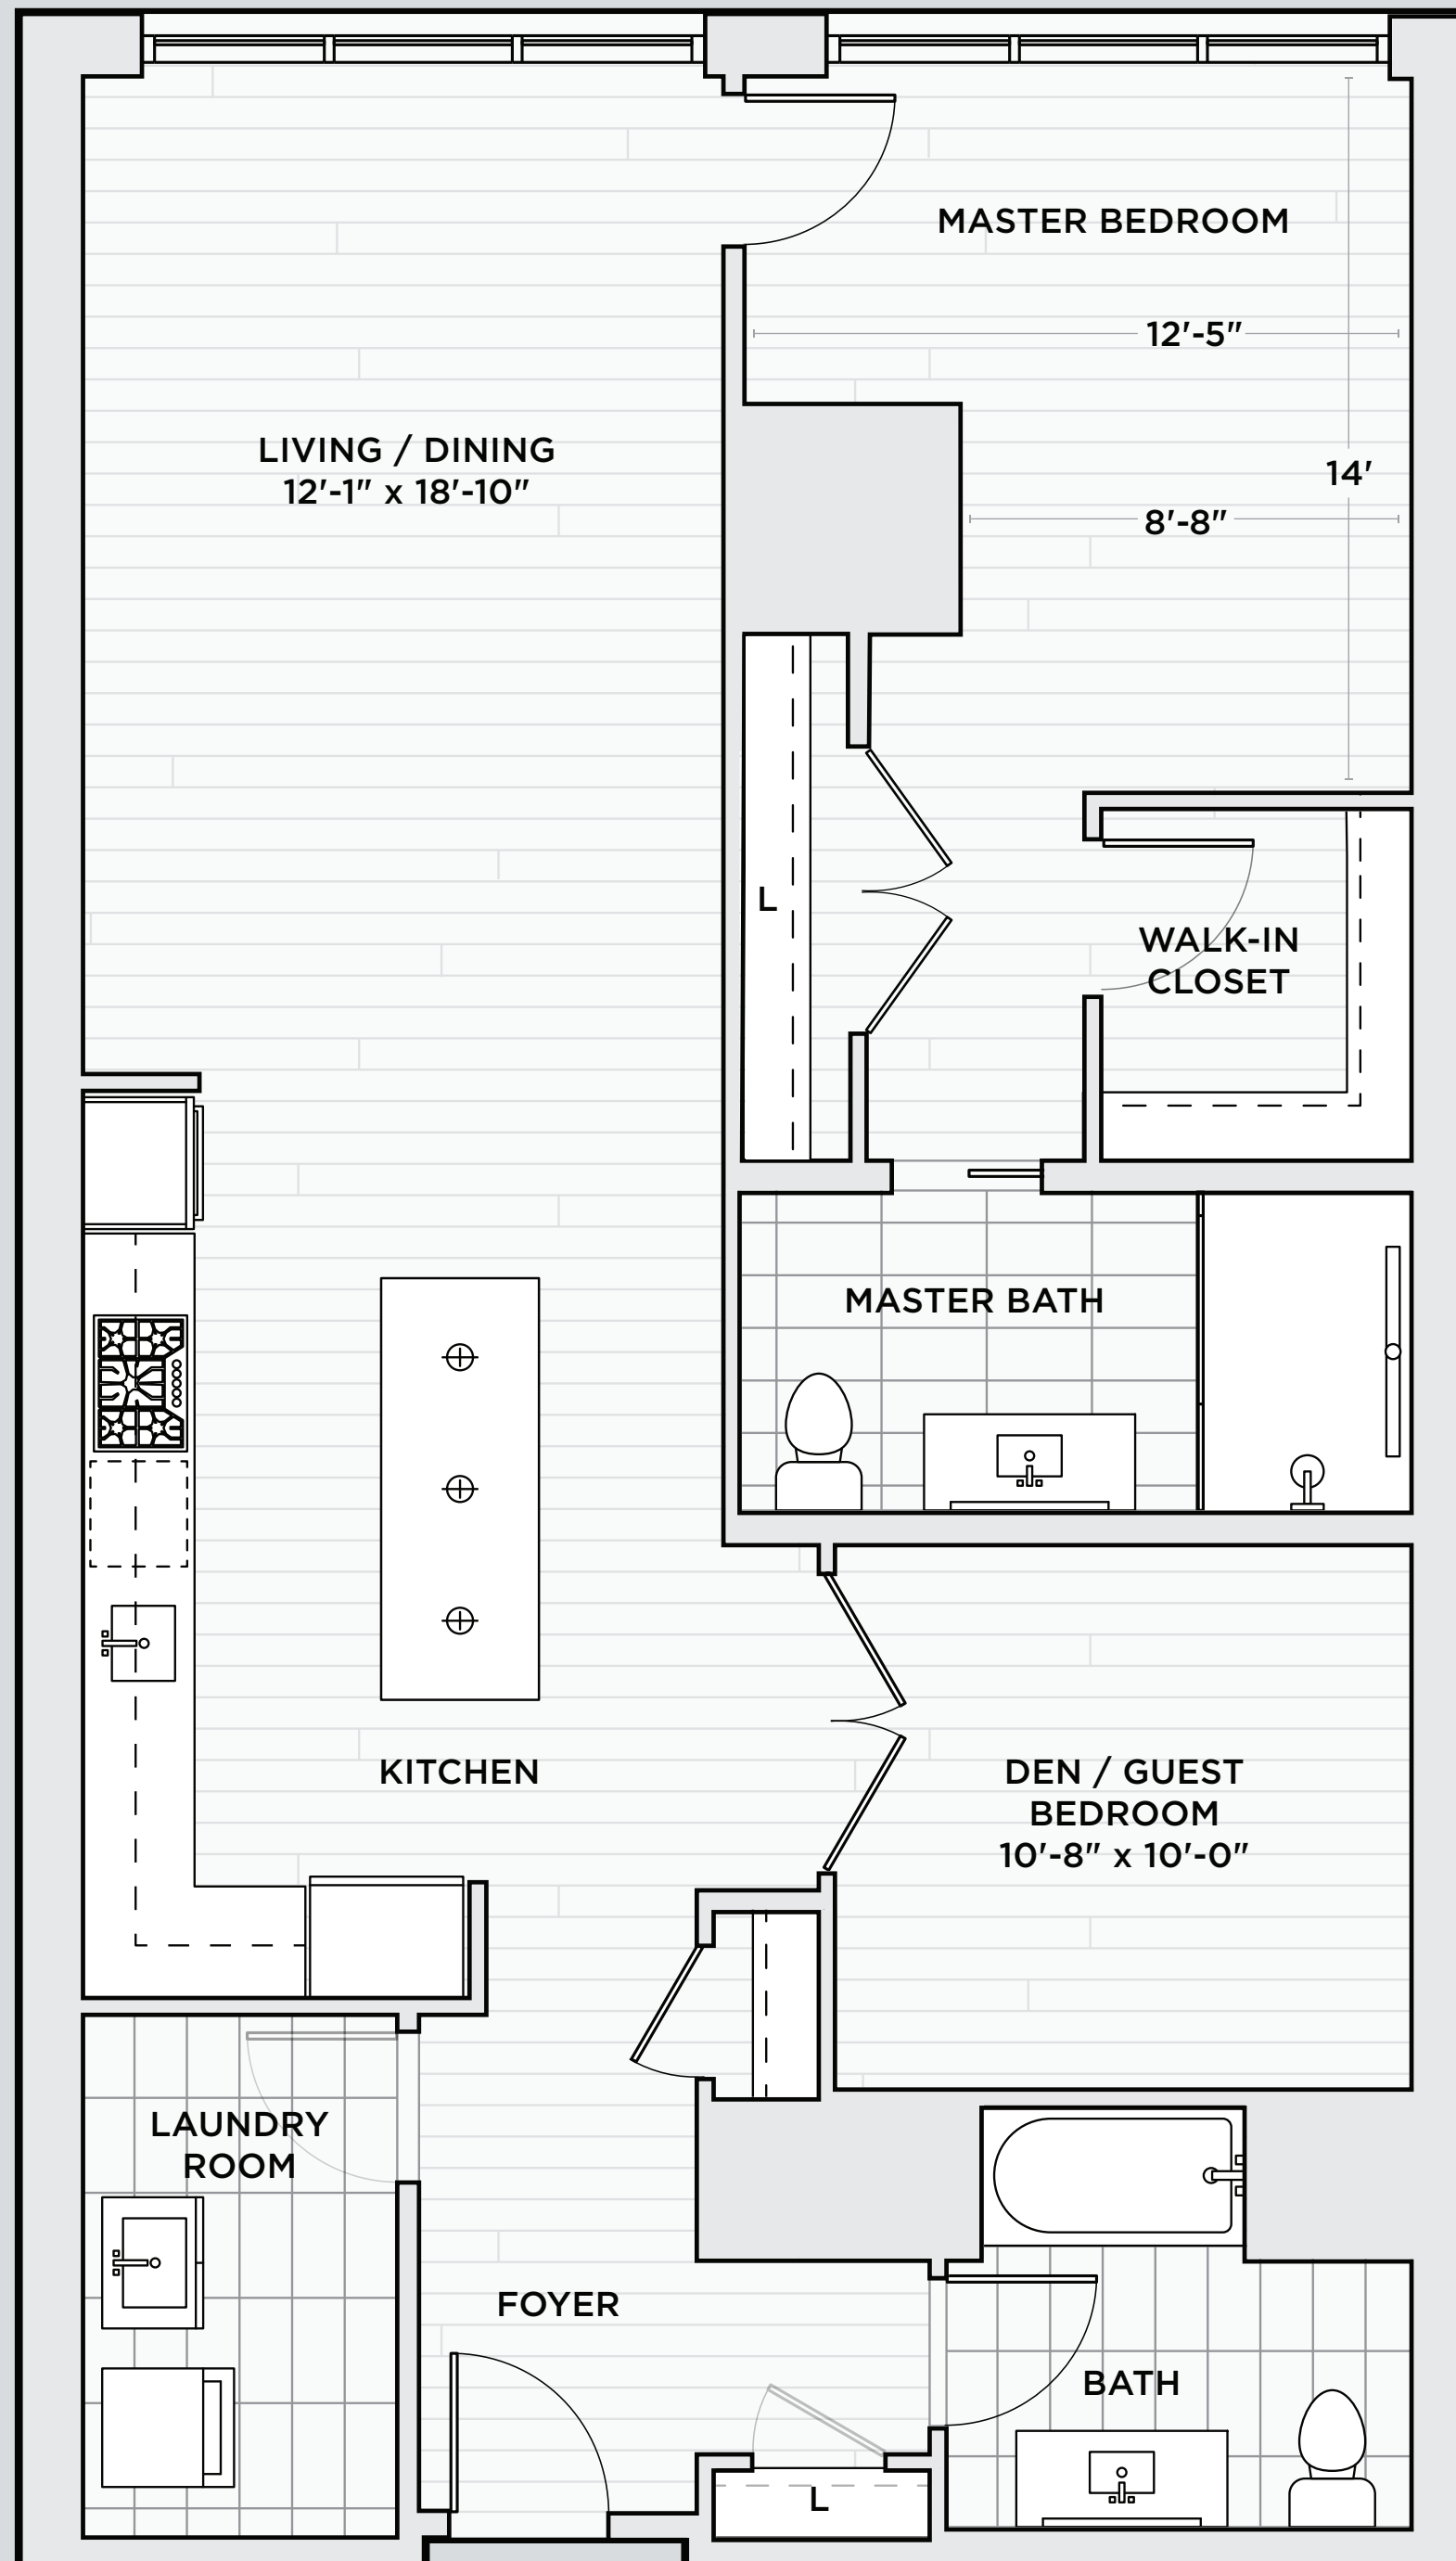

# PIERCE

## RESIDENCE A1

1 BEDROOM + DEN  
2 BATHROOMS  
1,270 SQ FT

Renderings, drawings, and floor plans of the condominium and units are for sales and marketing purposes only. Square footage totals and room dimensions provided may not be relied upon as definitive, are subject to modifications without notice, and may differ from the actual square footage and dimensions delivered. Balcony sizing and locations may vary on different floors.